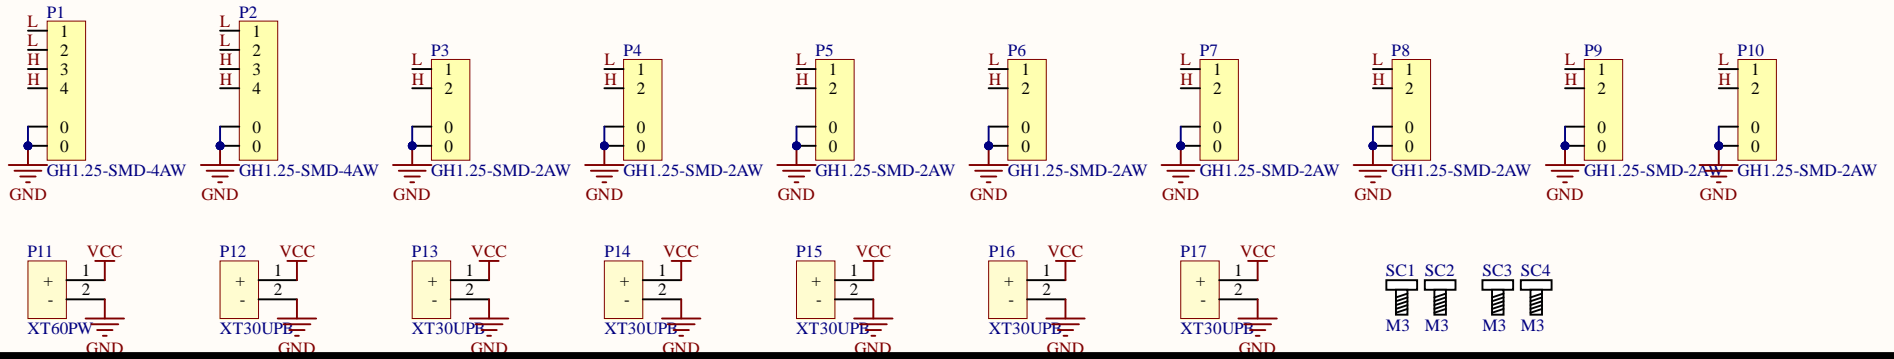

1

2

3

4

A

A

B

B

C

C

D

D

Title			HWSD-Adapter Series-CAN RECT		
Size	Number	Revision			
A4		V1.0			
Date:	3/27/2022	Sheet of			
File:	C:\Users\...\HWSD-CAN RECT SCH.Sch	Drawn By: ASR-Crash			

1

2

3